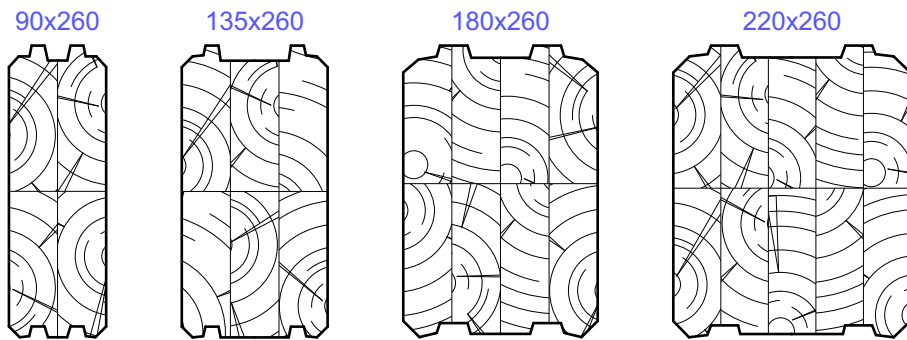

**LAMINATED LOGS (200)**

(Polar Finnish slow-growing wood available)

**LAMINATED LOGS (260)**

(Polar Finnish slow-growing wood available)

**NORWEGIAN LOG (MASSIVE WOOD)**

200x250-400

**THERMO-LOG**

220x200