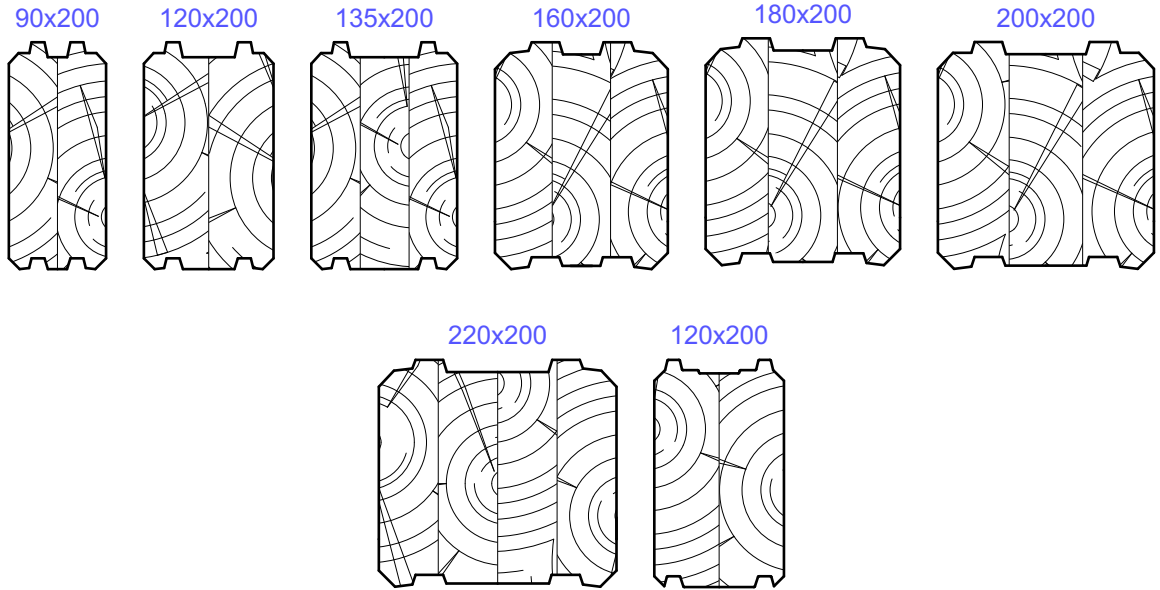

**LAMINATED LOGS (200)**

(Polar Finnish slow-growing wood available)

**LAMINATED LOGS (260)**

(Polar Finnish slow-growing wood available)

**NORWEGIAN LOG (MASSIVE WOOD)**

200x250-400

**THERMO-LOG**

220x200